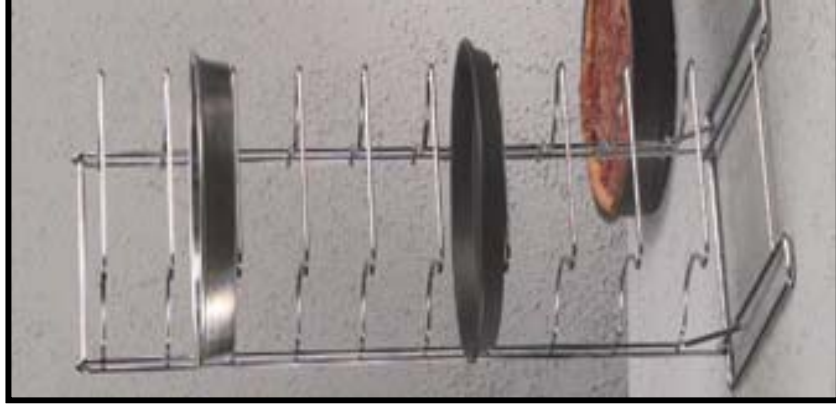

PIZZA EQUIPEMENT

SCREENS - PANS - TRAYS

	REF.	ARTIKEL ARTICLE	DIMENS. IN MM	MODEL
	*4472	PIZZA SCREENS	6 inch - 152 mm	AM18706
	*4473	PIZZA SCREENS	7inch - 178 mm	AM18707
	*4474	PIZZA SCREENS	8 inch - 203 mm	AM18708
	*4475	PIZZA SCREENS	9 inch - 229 mm	AM18709
	*4476	PIZZA SCREENS	10 inch -254 mm	AM18710
	*4477	PIZZA SCREENS	11 inch - 279 mm	AM18711
	*4478	PIZZA SCREENS	12 inch - 305 mm	AM18712
	*4481	PIZZA SCREENS	13 inch - 330mm	AM18713
	*4480	PIZZA SCREENS	14 inch - 355 mm	AM18714
	*4482	PIZZA SCREENS	16 inch - 406 mm	AM18716
	*4483	PIZZA SCREENS	17 inch - 432 mm	AM18717
*4484	PIZZA SCREENS	18 inch - 457 mm	AM18718	
*4486	PIZZA SCREENS	20 inch -508 mm	AM18720	
	*4487	SCREEN RACK	220X360X265	AM18040
	*4479	PERFORATED DISK	16 inch 40,60cm	AM18916SP
	*4463	PIZZA PAN - 1mm ALU STANDARD WEIGHT 18GA	9 inch 229X209X254	AMADEP9
	*4464	PIZZA PAN - 1mm ALU STANDARD WEIGHT 18GA	11 inch 279X260X254	AMADEP11
	*4550	PIZZA PAN - 1,5mm ALU HEAVY WEIGHT 14GA HARD COAT ANODIZED	10 inch 254X251X5X38	AMHC5010
	*4465	PIZZA PAN - 1,5mm ALU HEAVY WEIGHT 14GA HARD COAT ANODIZED	11 inch 279X276X50X38	AMHC5011
	*4551	PIZZA PAN - 1,5mm ALU HEAVY WEIGHT 14GA HARD COAT ANODIZED	14 inch 355X352X5X38	AMHC5014
	*4470	PIZZA TRAY - 1mm ALU	15 inch 381X330	AMTP15

PIZZA EQUIPEMENT

PIZZA RACKS

Ref. 4485 - 19029
 For pans up 2,54cm deep
 25,4 - 43,2 cm Diam., 15 shelves
 with 3,49cm between 30,48ccm base

Ref; 4488- 19030
 For pans up 5,08cm deep
 25,4 - 43,2cm Diam., 11 shelves
 with 6,35cm between 30,48 cm base