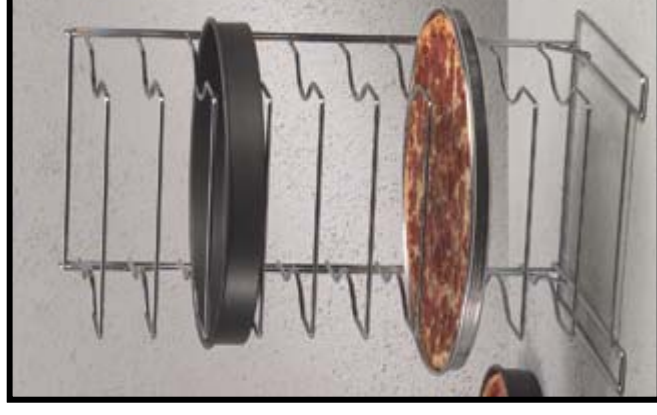

PIZZA EQUIPEMENT

PIZZA RACKS

Ref. 4485 - 19029
 For pans up 2,54cm deep
 25,4 - 43,2 cm Diam., 15 shelves
 with 3,49cm between 30,48ccm base

Ref; 4488- 19030
 For pans up 5,08cm deep
 25,4 - 43,2cm Diam., 11 shelves
 with 6,35cm between 30,48 cm base

Ref. 4496 - 19033
 For pans up 5,08cm deep,
 40,6 - 58,4cm Diam., 10 shelves
 with 6,35cm between 40,6cm base

PIZZA EQUIPEMENT

DOCKERS & CUTTERS

	REF.	ARTIKEL ARTICLE	DIMENS.	MODEL
	4449 4450	Rolling pin - Aluminium Rolling pin - Aluminium	330mm 460mm	AMRP5713 AMRP5718
	4514	DOUGH CUTTER COUPEAU PATE	114X152mm	AMDSP6705
	*4499	INDIVIDUAL ROLLING PIN	Diam. = 4,4 cm B = 13,9 cm L = 22,2 cm	AMPRP500
	*4513	HEAVY DUTY PLASTIC ROLLER DOCKER	B = 13,9 cm L = 22,2 cm	AMDD5705
	*4489	DOUGHBOXES BAC A PATONS	457X660X89	AMDRB18235
	*4490	COVER FOR DOUGHBOXES COUVERCLE BAC A PATONS		AMDRC1826
	*4515	PIZZA KNIFE COUPEAU DOUBLE MANCHE	L = 546 mm B = 121 mm	AMPKR20
	4512	PIZZA CUTTER COUPEAU ROULANT	4 inch - 102 mm	AMPPC4
	4548	PIZZA CUTTER COUPEAU ROULANT	5 inch - 127mm	AMPPC5