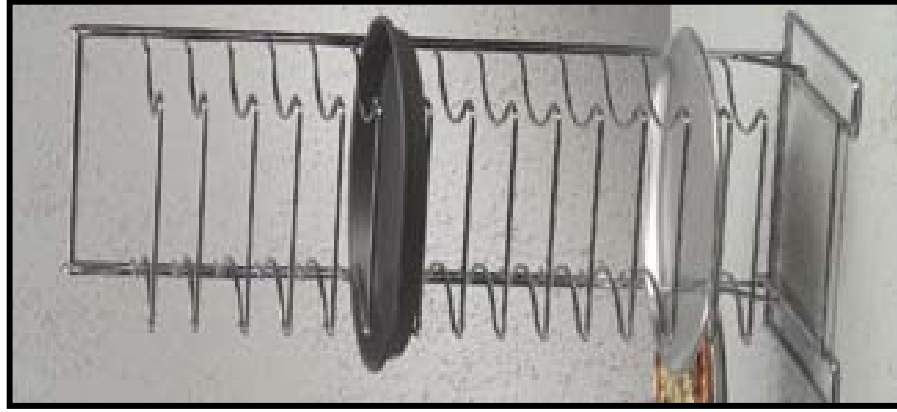

PIZZA EQUIPEMENT

SCREENS - PANS - TRAYS

	REF.	ARTIKEL ARTICLE	DIMENS. IN MM	MODEL
	*4472	PIZZA SCREENS	6 inch - 152 mm	AM18706
	*4473	PIZZA SCREENS	7inch - 178 mm	AM18707
	*4474	PIZZA SCREENS	8 inch - 203 mm	AM18708
	*4475	PIZZA SCREENS	9 inch - 229 mm	AM18709
	*4476	PIZZA SCREENS	10 inch -254 mm	AM18710
	*4477	PIZZA SCREENS	11 inch - 279 mm	AM18711
	*4478	PIZZA SCREENS	12 inch - 305 mm	AM18712
	*4481	PIZZA SCREENS	13 inch - 330mm	AM18713
	*4480	PIZZA SCREENS	14 inch - 355 mm	AM18714
	*4482	PIZZA SCREENS	16 inch - 406 mm	AM18716
	*4483	PIZZA SCREENS	17 inch - 432 mm	AM18717
*4484	PIZZA SCREENS	18 inch - 457 mm	AM18718	
*4486	PIZZA SCREENS	20 inch -508 mm	AM18720	
	*4487	SCREEN RACK	220X360X265	AM18040
	*4479	PERFORATED DISK	16 inch 40,60cm	AM18916SP
	*4463	PIZZA PAN - 1mm ALU STANDARD WEIGHT 18GA	9 inch 229X209X254	AMADEP9
	*4464	PIZZA PAN - 1mm ALU STANDARD WEIGHT 18GA	11 inch 279X260X254	AMADEP11
	*4550	PIZZA PAN - 1,5mm ALU HEAVY WEIGHT 14GA HARD COAT ANODIZED	10 inch 254X251X5X38	AMHC5010
	*4465	PIZZA PAN - 1,5mm ALU HEAVY WEIGHT 14GA HARD COAT ANODIZED	11 inch 279X276X50X38	AMHC5011
	*4551	PIZZA PAN - 1,5mm ALU HEAVY WEIGHT 14GA HARD COAT ANODIZED	14 inch 355X352X5X38	AMHC5014
	*4470	PIZZA TRAY - 1mm ALU	15 inch 381X330	AMTP15

PIZZA EQUIPEMENT

PIZZA RACKS

Ref. 4485 - 19029
 For pans up 2,54cm deep
 25,4 - 43,2 cm Diam., 15 shelves
 with 3,49cm between 30,48ccm base

Ref; 4488- 19030
 For pans up 5,08cm deep
 25,4 - 43,2cm Diam., 11 shelves
 with 6,35cm between 30,48 cm base